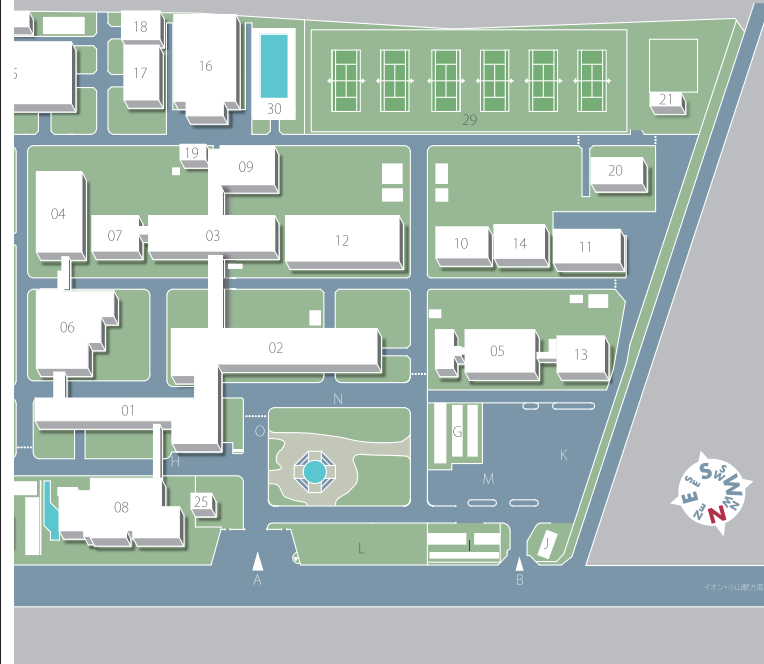

施設の概要

Facilities

CAMPUS
MAP

敷地 Land

総面積 Land Area	110,176㎡
校舎敷地 College Building Area	60,582㎡
寄宿舎敷地 Dormitory Area	9,156㎡
運動場敷地 Ground Area	29,276㎡
職員宿舍敷地 Staff Housing Area	11,162㎡

建物 Buildings

- | | |
|---|---|
| 01. 管理棟 Administration Office Building | 25. 守衛所 Guardroom |
| 02. 電物棟 Innovative Technical and Electronic Engineering & Material; Chemistry and Bioengineering Building | 26. 陸上競技場 Athletic Ground |
| 03. 機械棟 Mechanical Engineering Building | 27. 野球場 Baseball Ground |
| 04. 電電棟 Innovative Technical and Electronic Engineering Building | 28. サッカー場 Football Field |
| 05. 建築棟 Architecture Building | 29. テニスコート Tennis Court |
| 06. テクノ棟 Technology Building (Advanced Course) | 30. プール Swimming Pool |
| 07. 講義棟 General Lecture Building | A. 正門 Main Gate |
| 08. 図書センター Library and Information Network Center | B. 西門 West Gate |
| 09. 情報センター Education and Research Center for Information Science | C. 東門 East Gate |
| 10. 地域センター Regional Innovation Support Center | D. 通用口 Side Entrance |
| 11. 地域センター別館 Regional Innovation Support Center Extension | E. 学生駐輪場1 Student Bicycle Parking Area (1) |
| 12. ものづくりセンター Education and Research Support Center for Manufacturing | F. 学生駐輪場2 Student Bicycle Parking Area (2) |
| 13. 建築実験棟 Architecture Laboratory Building | G. 学生駐輪場3 Student Bicycle Parking Area (3) |
| 14. 物質実験棟 Material Chemistry Laboratory Building | H. 専攻科生・教職員駐輪場 Faculty and Advanced Course Student Bicycle Parking Area |
| 15. 第一体育館 Gymnasium (1st) | I. バイク駐輪場1 Motorcycles Parking Area (1) |
| 16. 第二体育館 Gymnasium (2nd) | J. バイク駐輪場2 Motorcycles Parking Area (2) |
| 17. 武道館 Gymnasium for Judo & Kendo | K. 学生駐車場 Student Parking Area |
| 18. 空手道場 Karate Dojo | L. 教職員駐車場1 Faculty Parking Area (1) |
| 19. 学生会室 Student Center | M. 教職員駐車場2 Faculty Parking Area (2) |
| 20. 合宿所 Lodging House | N. 教職員駐車場3 Faculty Parking Area (3) |
| 21. 廃水処理施設 Sewage Disposal Plant | O. 外来駐車場 Visitor Parking Area |
| 22. 一般食堂 Cafeteria & Campus Store | |
| 23. 学寮(東寮・西寮・南寮・北寮) Dormitory | |
| 24. 学寮食堂 Dormitory Refectory | |