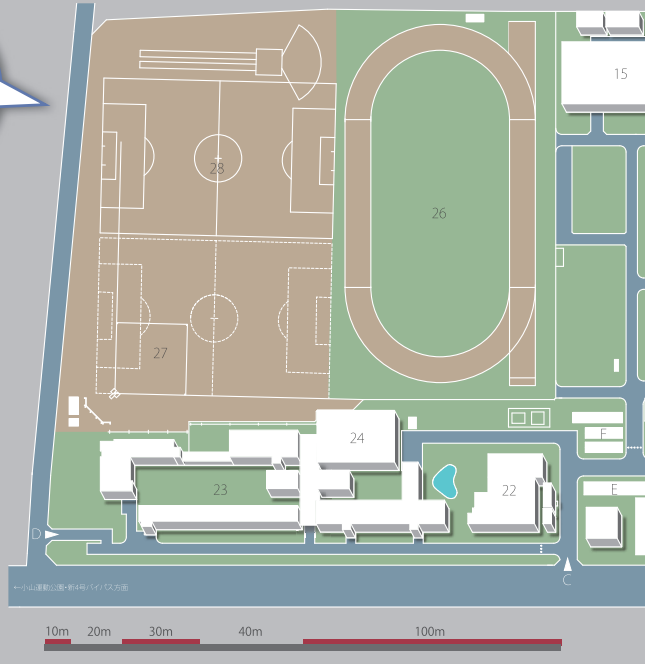

施設の概要

Facilities

CAMPUS
MAP

敷地 Land

総面積 Land Area	110,176㎡
校舎敷地 College Building Area	60,582㎡
寄宿舎敷地 Dormitory Area	9,156㎡
運動場敷地 Ground Area	29,276㎡
職員宿舍敷地 Staff Housing Area	11,162㎡

建物 Buildings

- | | |
|---|---|
| 01. 管理棟 Administration Office Building | 25. 守衛所 Guardroom |
| 02. 電物棟 Innovative Technical and Electronic Engineering & Material; Chemistry and Bioengineering Building | 26. 陸上競技場 Athletic Ground |
| 03. 機械棟 Mechanical Engineering Building | 27. 野球場 Baseball Ground |
| 04. 電電棟 Innovative Technical and Electronic Engineering Building | 28. サッカー場 Football Field |
| 05. 建築棟 Architecture Building | 29. テニスコート Tennis Court |
| 06. テクノ棟 Technology Building (Advanced Course) | 30. プール Swimming Pool |
| 07. 講義棟 General Lecture Building | A. 正門 Main Gate |
| 08. 図書センター Library and Information Network Center | B. 西門 West Gate |
| 09. 情報センター Education and Research Center for Information Science | C. 東門 East Gate |
| 10. 地域センター Regional Innovation Support Center | D. 通用口 Side Entrance |
| 11. 地域センター別館 Regional Innovation Support Center Extension | E. 学生駐輪場1 Student Bicycle Parking Area (1) |
| 12. ものづくりセンター Education and Research Support Center for Manufacturing | F. 学生駐輪場2 Student Bicycle Parking Area (2) |
| 13. 建築実験棟 Architecture Laboratory Building | G. 学生駐輪場3 Student Bicycle Parking Area (3) |
| 14. 物質実験棟 Material Chemistry Laboratory Building | H. 専攻科生・教職員駐輪場 Faculty and Advanced Course Student Bicycle Parking Area |
| 15. 第一体育館 Gymnasium (1st) | I. バイク駐輪場1 Motorcycles Parking Area (1) |
| 16. 第二体育館 Gymnasium (2nd) | J. バイク駐輪場2 Motorcycles Parking Area (2) |
| 17. 武道館 Gymnasium for Judo & Kendo | K. 学生駐車場 Student Parking Area |
| 18. 空手道場 Karate Dojo | L. 教職員駐車場1 Faculty Parking Area (1) |
| 19. 学生会室 Student Center | M. 教職員駐車場2 Faculty Parking Area (2) |
| 20. 合宿所 Lodging House | N. 教職員駐車場3 Faculty Parking Area (3) |
| 21. 廃水処理施設 Sewage Disposal Plant | O. 外来駐車場 Visitor Parking Area |
| 22. 一般食堂 Cafeteria & Campus Store | |
| 23. 学寮(東寮・西寮・南寮・北寮) Dormitory | |
| 24. 学寮食堂 Dormitory Refectory | |